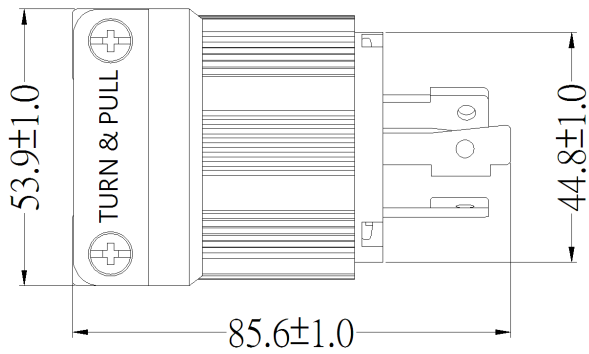

WJ-8330

Product Specifications

Product Item	Twist-Lock Plug
Wiring Scheme	2 Pole, 3 Wire Grounding
Amperage	30A
Voltage	125V AC
NEMA Configuration	L5-30P
Color	Black
Blade Holder Material	Gray Polycarbonate
Terminal Retainer Material	Clear Polycarbonate
Housing Material	Black Nylon
Cord Clamp Material	Black Nylon
Blade Material	Brass
Terminal Screw Material	#10-32 solid brass
Ground Screw Material	#10-32 solid brass (Green)
Listings	UL/cUL E237606